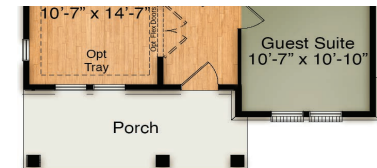

# The Berkley

MASON WALK

Modern Farmhouse

Coastal Craftsman

Country Chic

Craftsman

Coastal Craftsman Elevation

Country Chic Elevation

Craftsman Elevation

Optional Butler's Pantry with Sink

First Floor

Modern Farmhouse Elevation

Optional Covered Porch in lieu of Patio

Opt Dual Vanity at Hall Bath

Second Floor

Modern Farmhouse Elevation