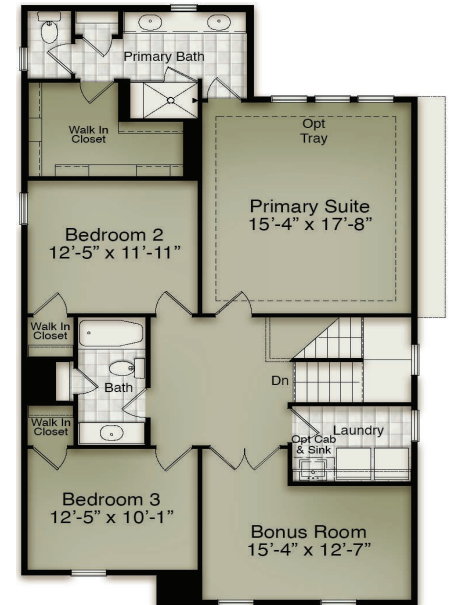

# The Berkley

MASON WALK

Modern Farmhouse

Coastal Craftsman

Country Chic

Craftsman

Coastal Craftsman Elevation

Country Chic Elevation

Craftsman Elevation

Optional Butler's Pantry with Sink

First Floor

Modern Farmhouse Elevation

Optional Covered Porch in lieu of Patio

Opt Dual Vanity at Hall Bath

Second Floor

Modern Farmhouse Elevation