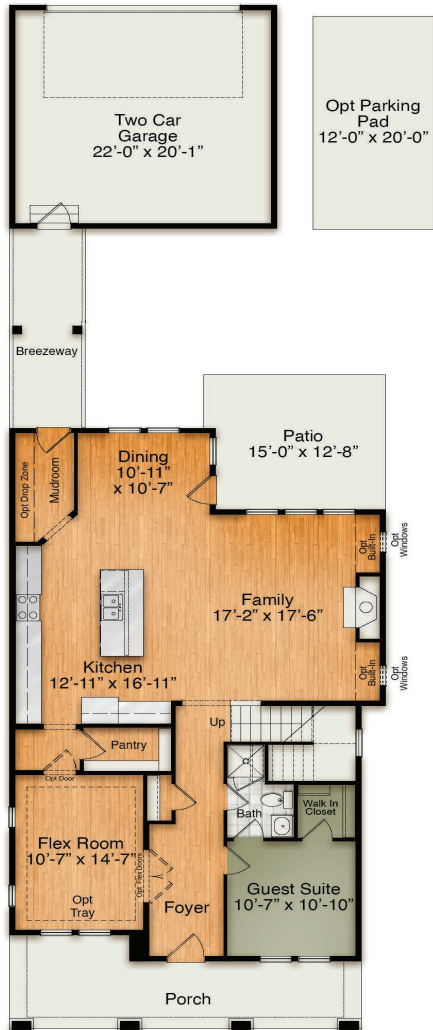

# The Berkley

MASON WALK

Modern Farmhouse

Coastal Craftsman

Country Chic

Craftsman

Coastal Craftsman Elevation

Country Chic Elevation

Craftsman Elevation

Optional Butler's Pantry with Sink

First Floor

Modern Farmhouse Elevation

Optional Covered Porch in lieu of Patio

Opt Dual Vanity at Hall Bath

Second Floor

Modern Farmhouse Elevation