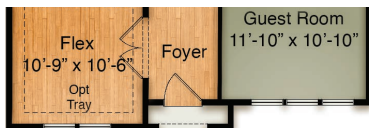

Country Chic Elevation