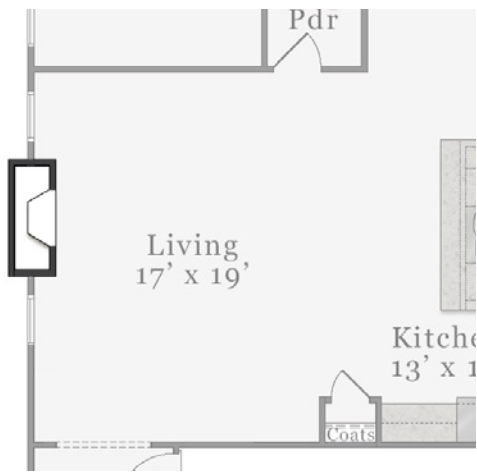

Plan Options

Opt. Fireplace