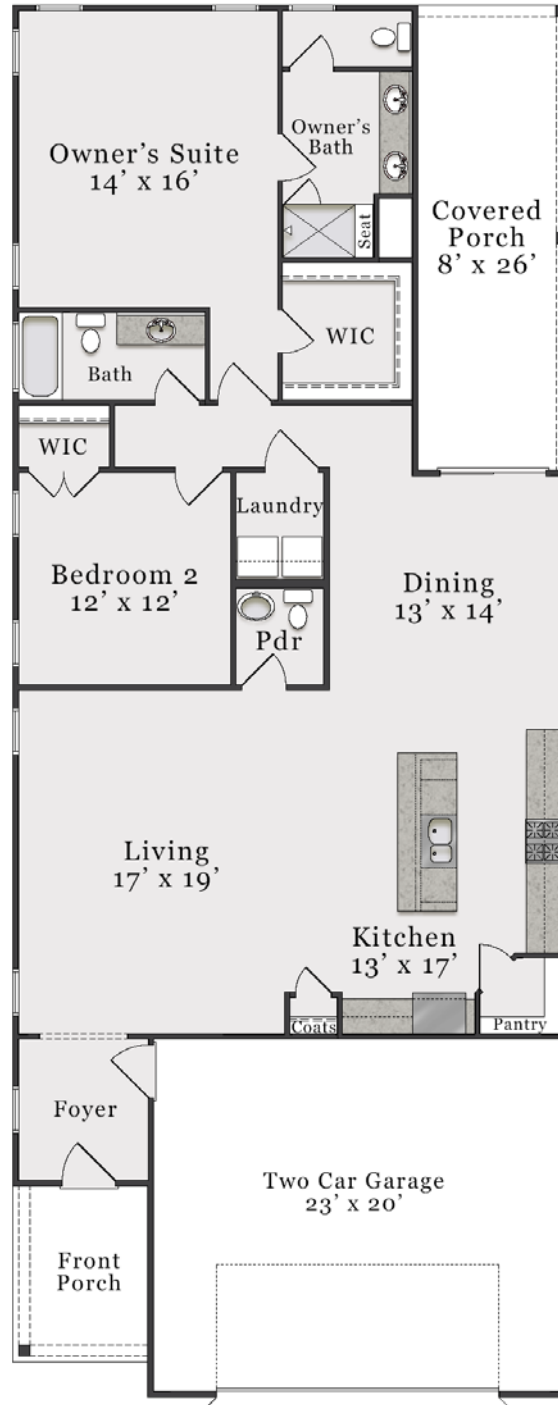

## The Redbud

Bedrooms: 2  
Baths: 2.5

A

1,693 sq. ft.

B

1,693 sq. ft.

C

1,693 sq. ft.

D

1,693 sq. ft.

A PERCENTAGE OF EVERY HOME SOLD GOES TO SUPPORT ALZHEIMER'S RESEARCH AND CARE.

# First Floor

The floorplan shown is the A elevation.  
Other elevations are similar but may include minor layout and square footage differences.