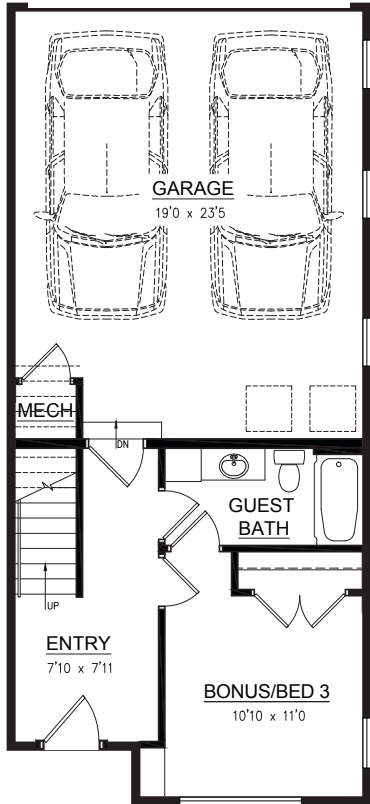

# THE MASSEY

# The Seaboard I

Seaboard I / End Unit  
3 Bedroom & 3.5 Bath  
2,304 Heated Sq Ft  
364 Sq Ft Roof Deck

1<sup>st</sup> Floor

2<sup>nd</sup> Floor

3<sup>rd</sup> Floor

Roof Level