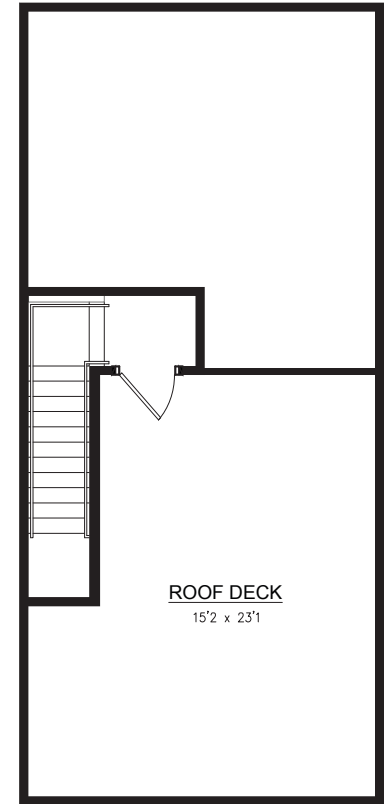

# THE MASSEY

# The Seaboard I

Seaboard I / End Unit  
3 Bedroom & 3.5 Bath  
2,304 Heated Sq Ft  
364 Sq Ft Roof Deck

1<sup>st</sup> Floor

2<sup>nd</sup> Floor

3<sup>rd</sup> Floor

Roof Level