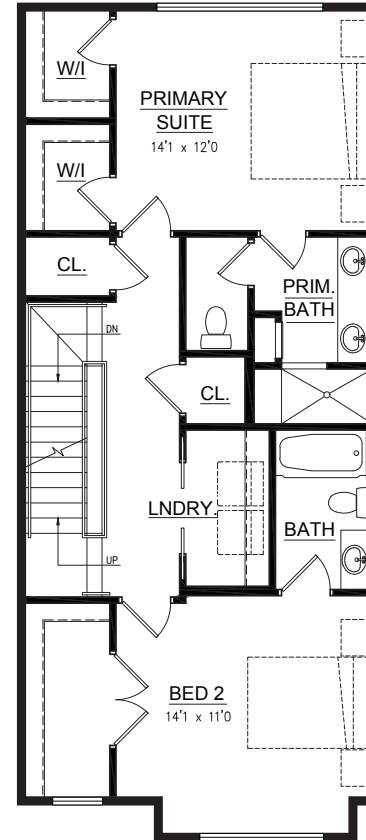

# THE MASSEY

# The Seaboard I

Seaboard I / End Unit  
3 Bedroom & 3.5 Bath  
2,304 Heated Sq Ft  
364 Sq Ft Roof Deck

1<sup>st</sup> Floor

2<sup>nd</sup> Floor

3<sup>rd</sup> Floor

Roof Level