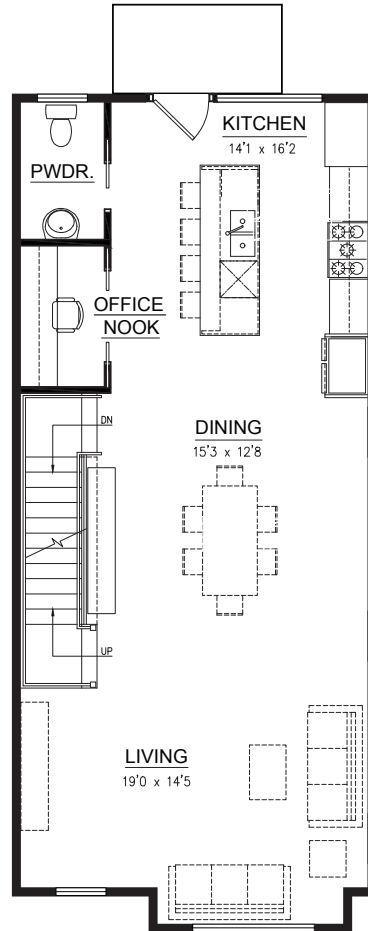

# THE MASSEY

# The Seaboard I

Seaboard I / End Unit  
3 Bedroom & 3.5 Bath  
2,304 Heated Sq Ft  
364 Sq Ft Roof Deck

1<sup>st</sup> Floor

2<sup>nd</sup> Floor

3<sup>rd</sup> Floor

Roof Level