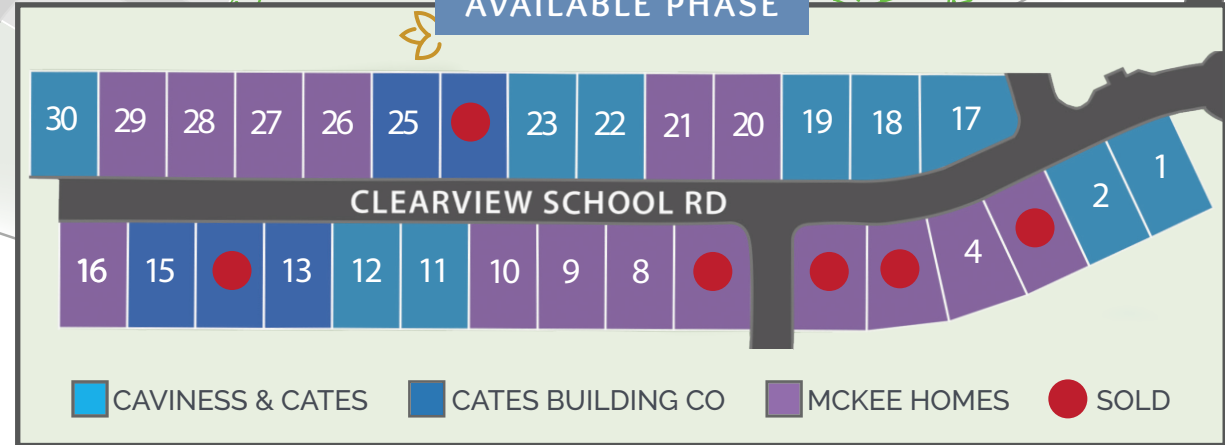

HP
HAYDEN PLACE
 COMMUNITY PLAN

HaydenPlaceNC.com

221 Clear View School Road • Jacksonville, NC 28540
 910.475.1952 | HaydenPlace@FMBnewhomes.com

Site plan is artist rendering. Preliminary information only, specifications subject to change without notice. 4/30/24