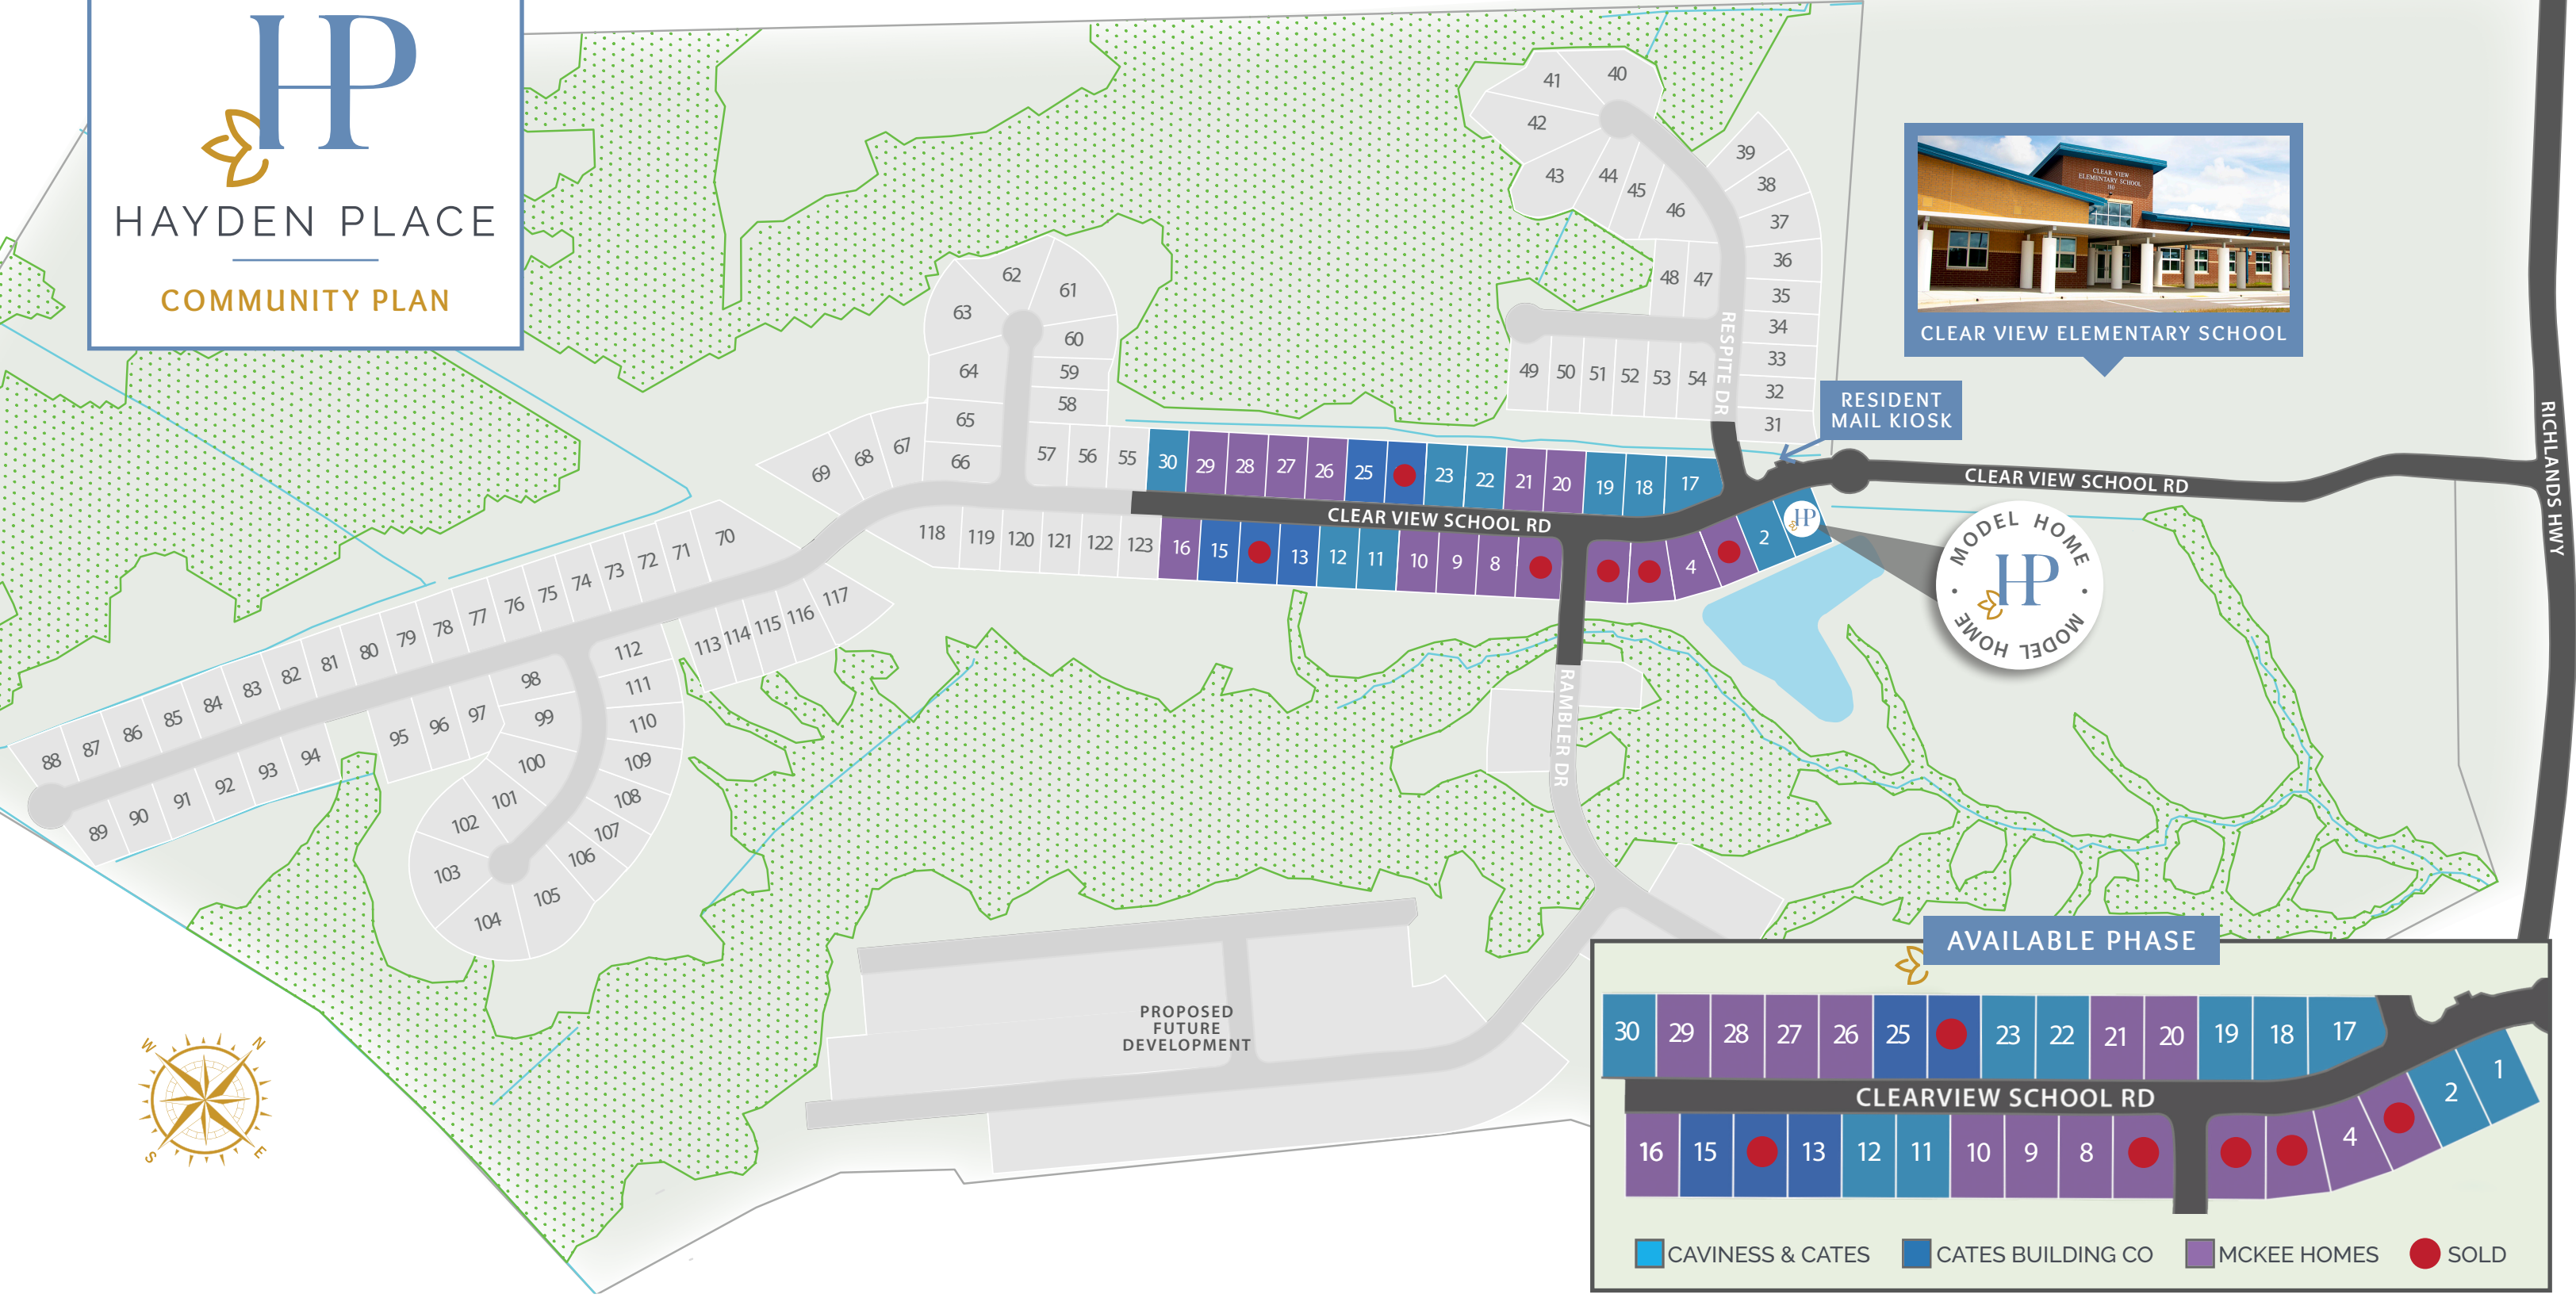

HP
HAYDEN PLACE
 COMMUNITY PLAN

HaydenPlaceNC.com

221 Clear View School Road • Jacksonville, NC 28540
 910.475.1952 | HaydenPlace@FMBnewhomes.com

Site plan is artist rendering. Preliminary information only, specifications subject to change without notice. 4/30/24